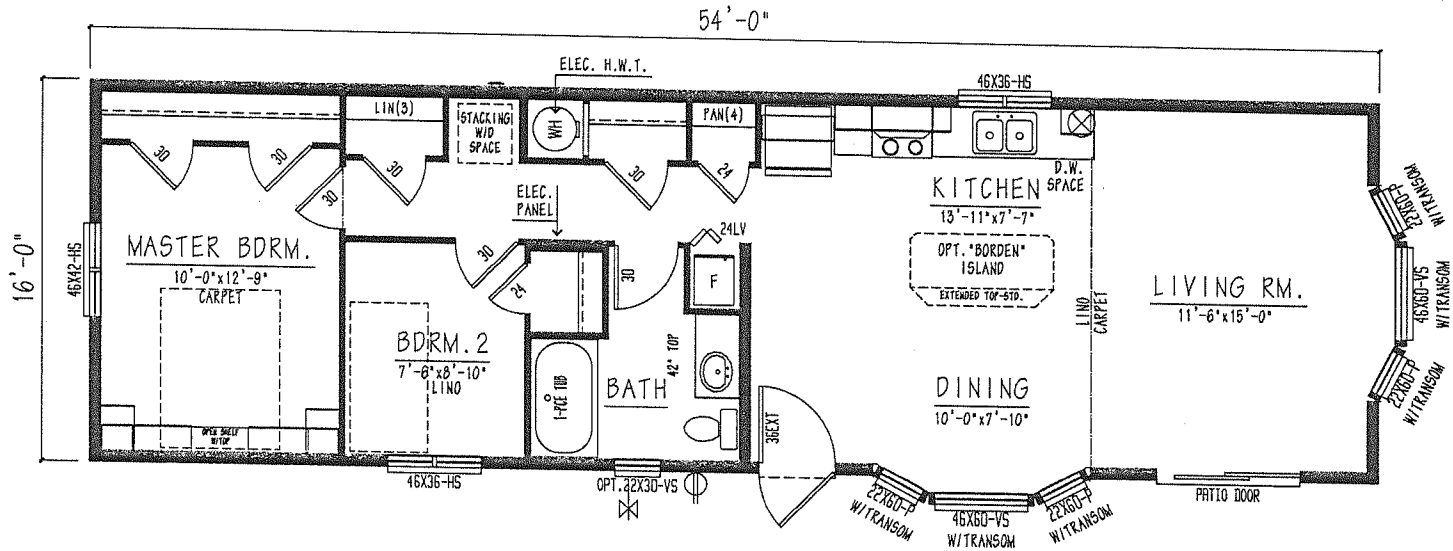

MR1654-100-C-1

- 864 sqft.
- 2 Bedroom
- 1 Bathroom

THE ALOUETTE

Triple M Housing
www.triplemhousing.com

3501 Giffen Road North,
Lethbridge, Alberta T1H 0E8
Tel: 403.320.8588 Fax: 403.320.9004