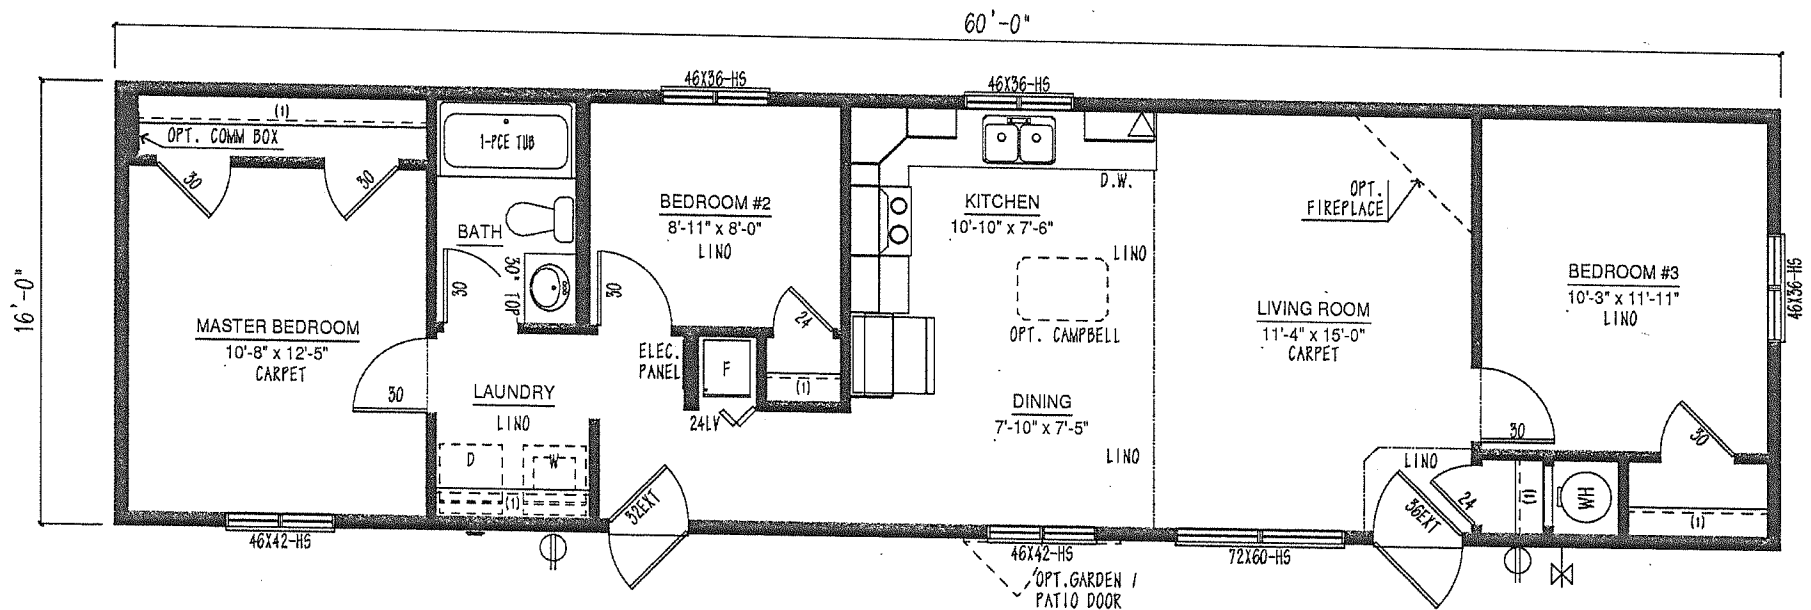

MW1660-310-C-1

960 sqft.

- 3 Bedroom
- 1 Bathroom

THE
KOOTENAY

 **Triple M Housing**
www.triplehousing.com

3501 Giffen Road North,
Lethbridge, Alberta T1H 0E8
Tel: 403.320.8588 Fax: 403.320.9004