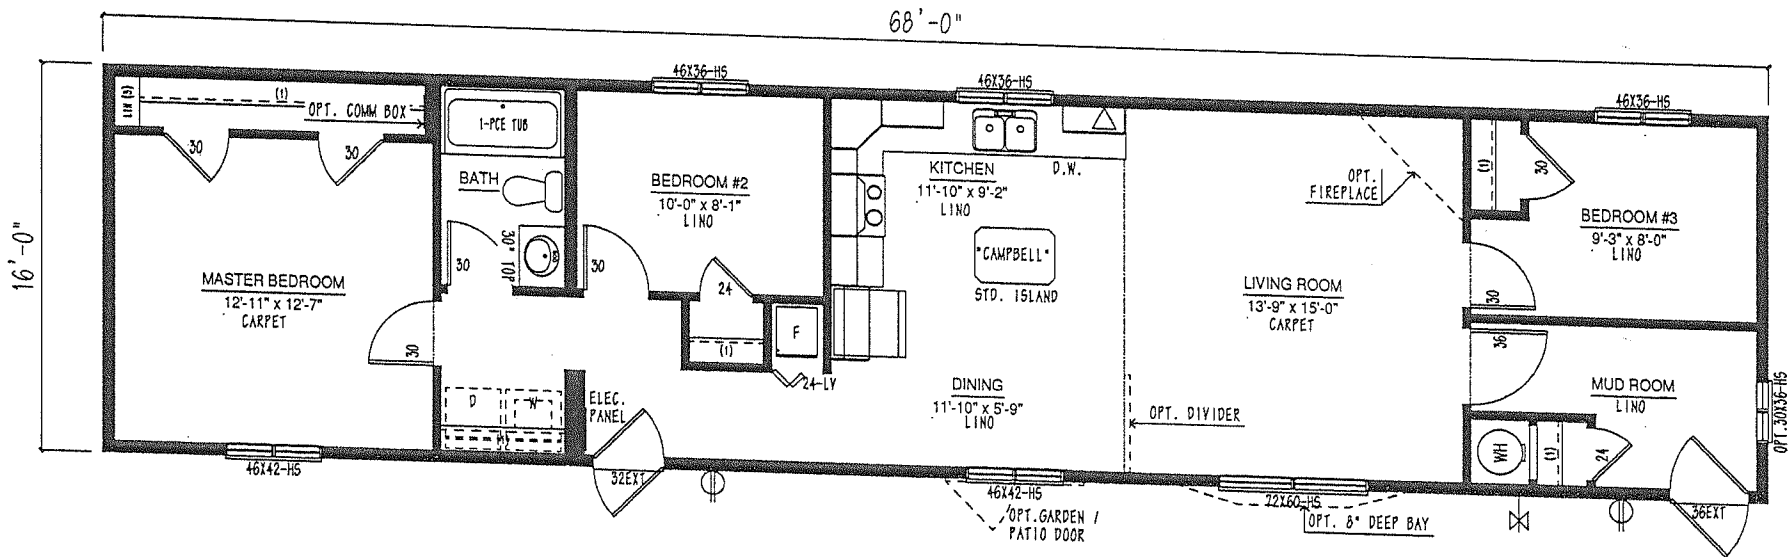

MW1668-309-C-1

1088 sqft.

- 3 Bedroom

- 1 Bathroom

THE SKEENA

Triple M Housing
www.triplemhousing.com

3501 Giffen Road North,
Lethbridge, Alberta T1H 0E8
Tel: 403.320.8588 Fax: 403.320.9004