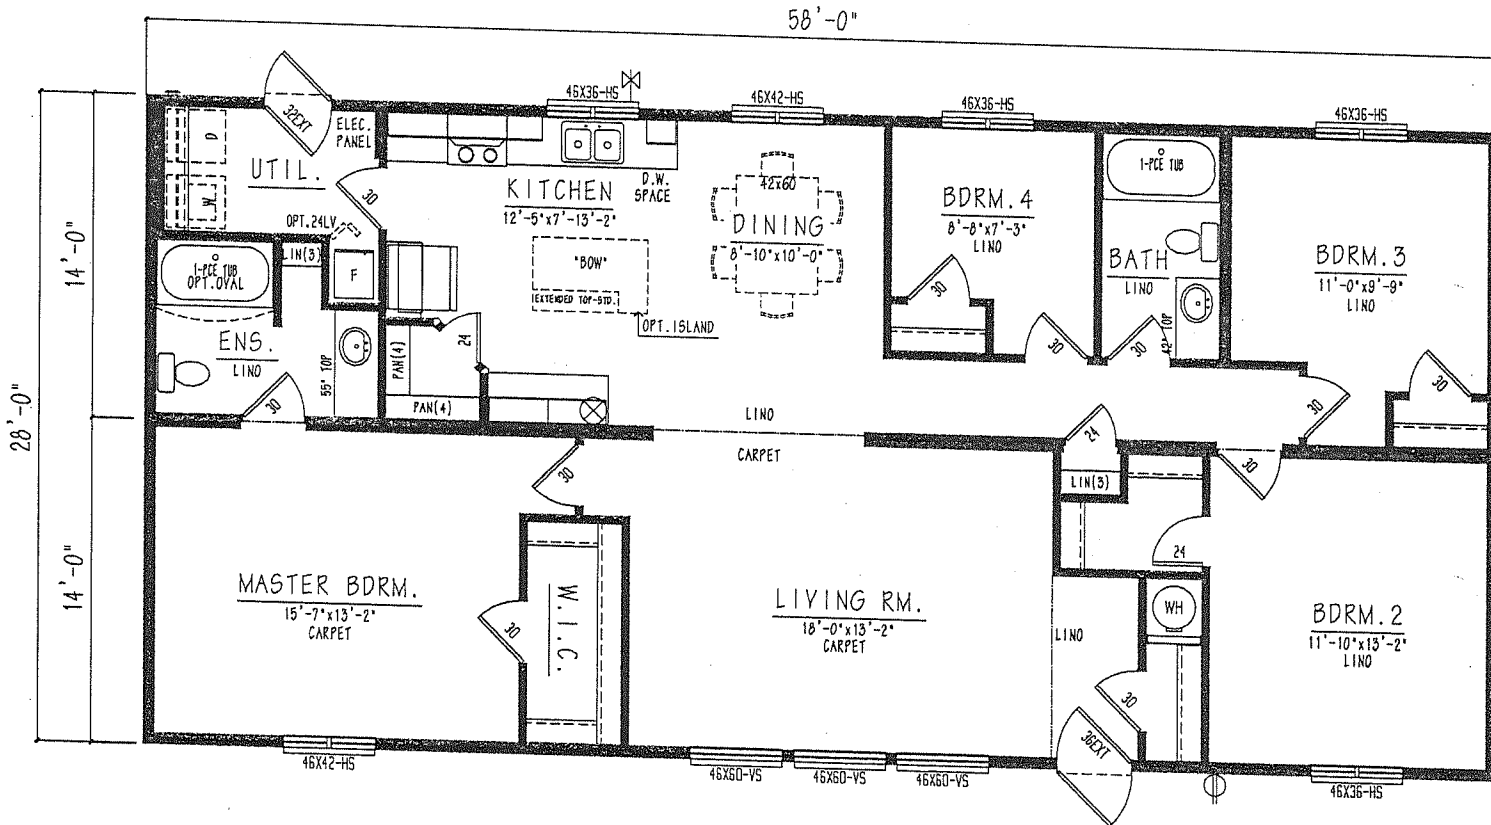

MDBL2858-101-C-1

- 1624 sqft.
- 4 Bedroom
- 2 Bathroom

THE WALNUT

 **Triple M Housing**
www.triplemhousing.com

3501 Giffen Road North,
 Lethbridge, Alberta T1H 0E8
 Tel: 403.320.8588 Fax: 403.320.9004