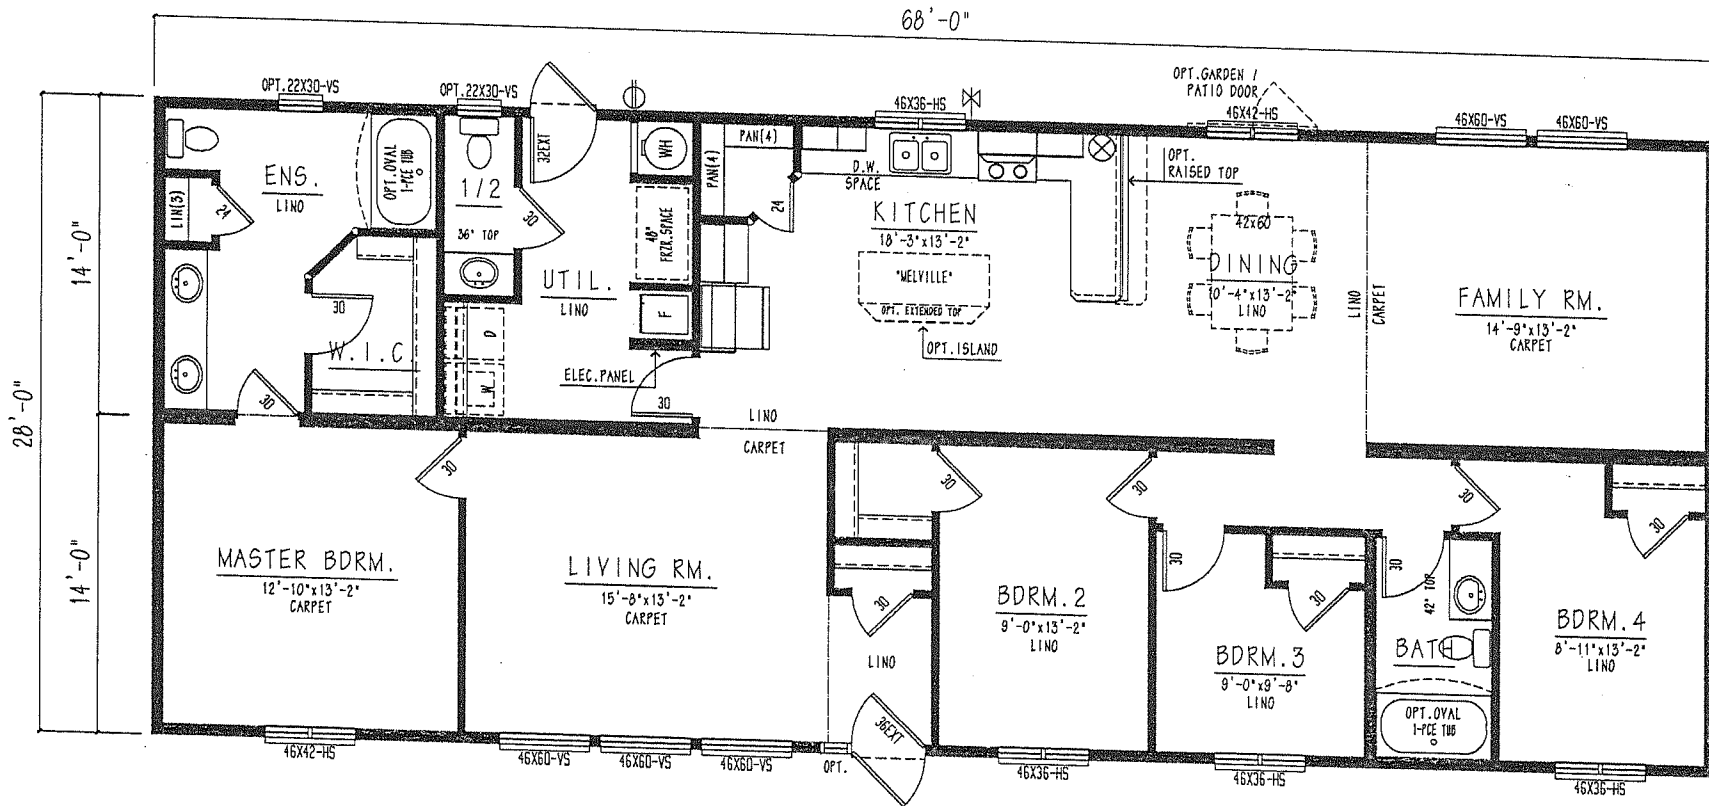

MDBL2868-101-C-1

- 1904 sqft.
- 4 Bedroom
- 2.5 Bathroom

THE BIRCH

 **Triple M Housing**
www.triplemhousing.com

3501 Giffen Road North,
 Lethbridge, Alberta T1H 0E8
 Tel: 403.320.8588 Fax: 403.320.9004