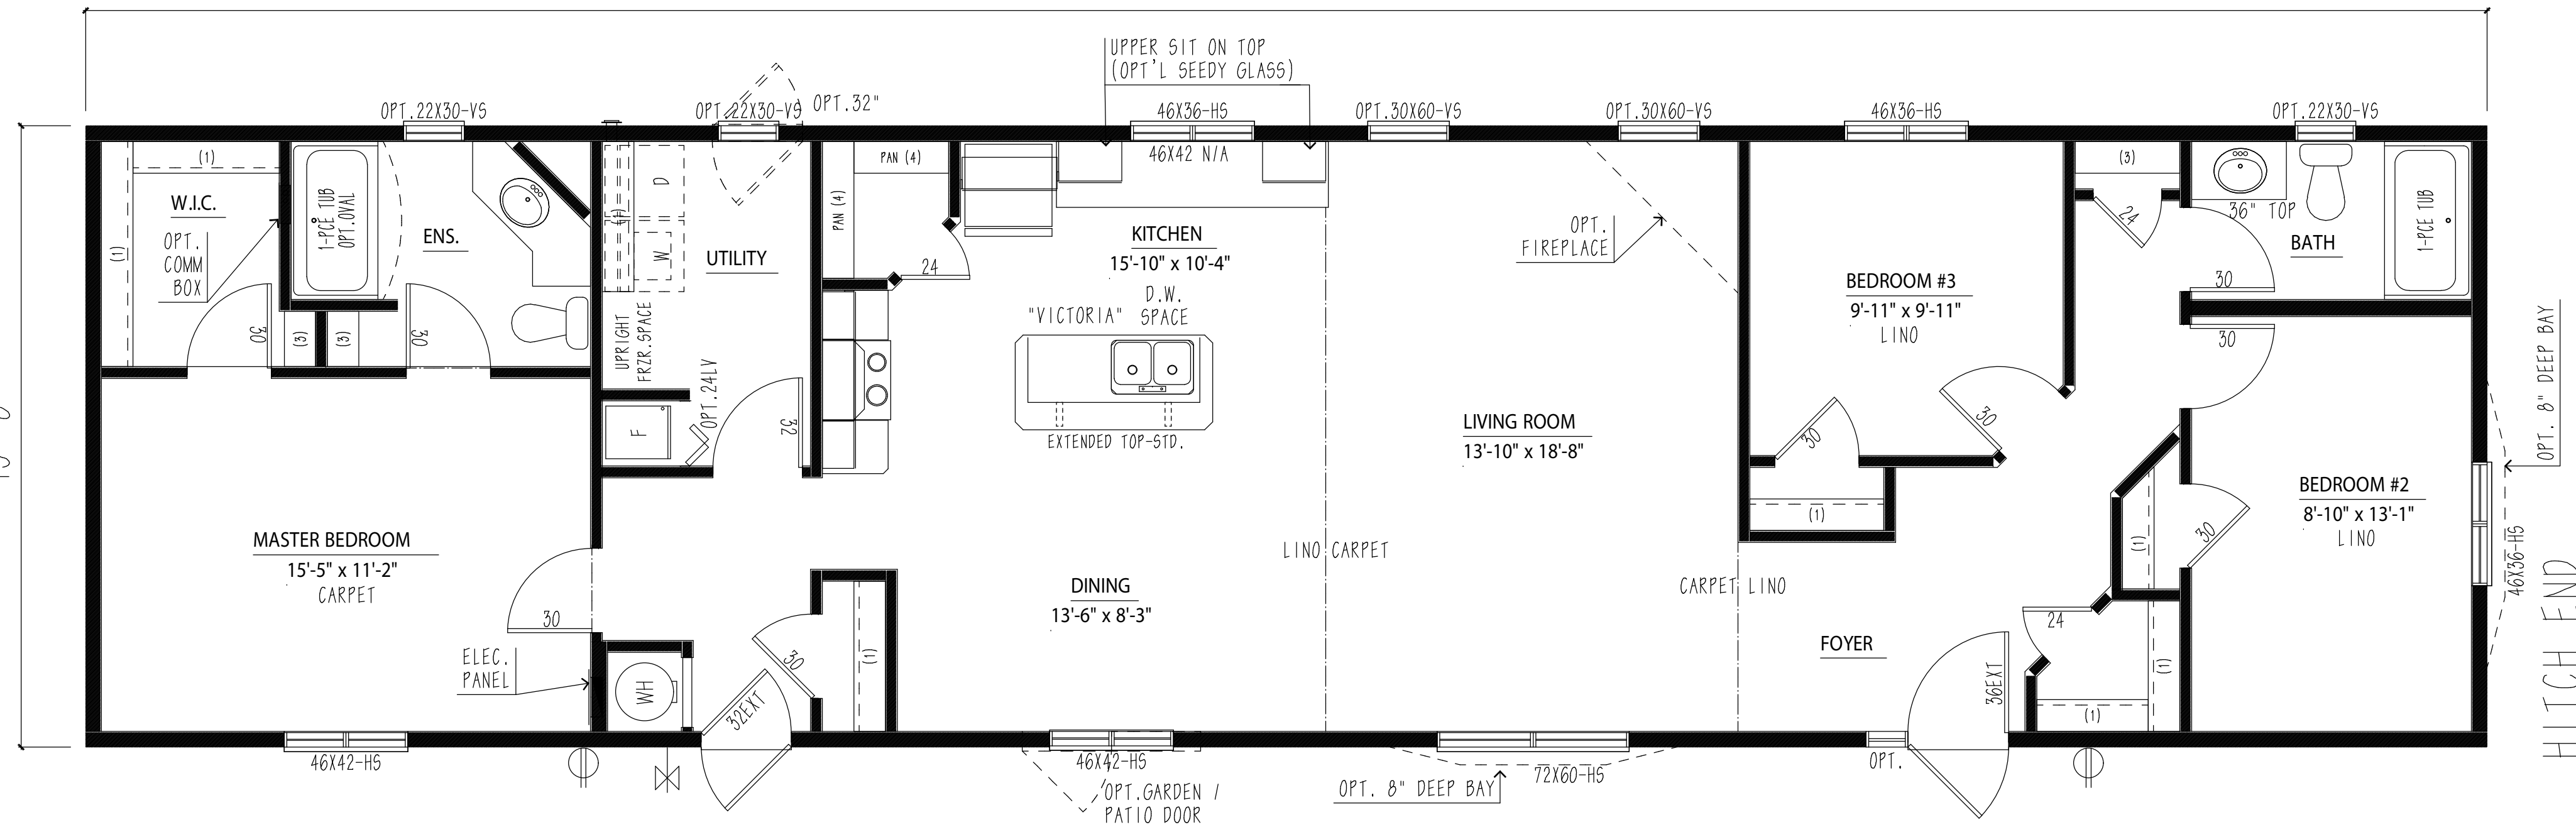

The Cahilti - 1520 sq ft

76'-0"

19'-8"

HITCH END
OPT. 8" DEEP BAY

	EXTERIOR G.F.I.
	FROST FREE TAP
	TV/PHONE JACK

**TRIPLE M HOUSING LTD. HAS AN UNSURPASSED COMMITMENT TO PRODUCT QUALITY AND INNOVATION. IN ORDER TO MEET MARKET DEMANDS TRIPLE M RESERVES THE RIGHT TO MODIFY PLANS AND/OR SPECIFICATIONS AT ANY TIME WITHOUT NOTICE. DUE TO PROVINCIAL, STATE AND/OR OTHER DESIGN REQUIREMENTS SOME VARIANCE IN STANDARD FEATURES MAY OCCUR.
**SOME ITEMS SHOWN MAY BE OPTIONAL.