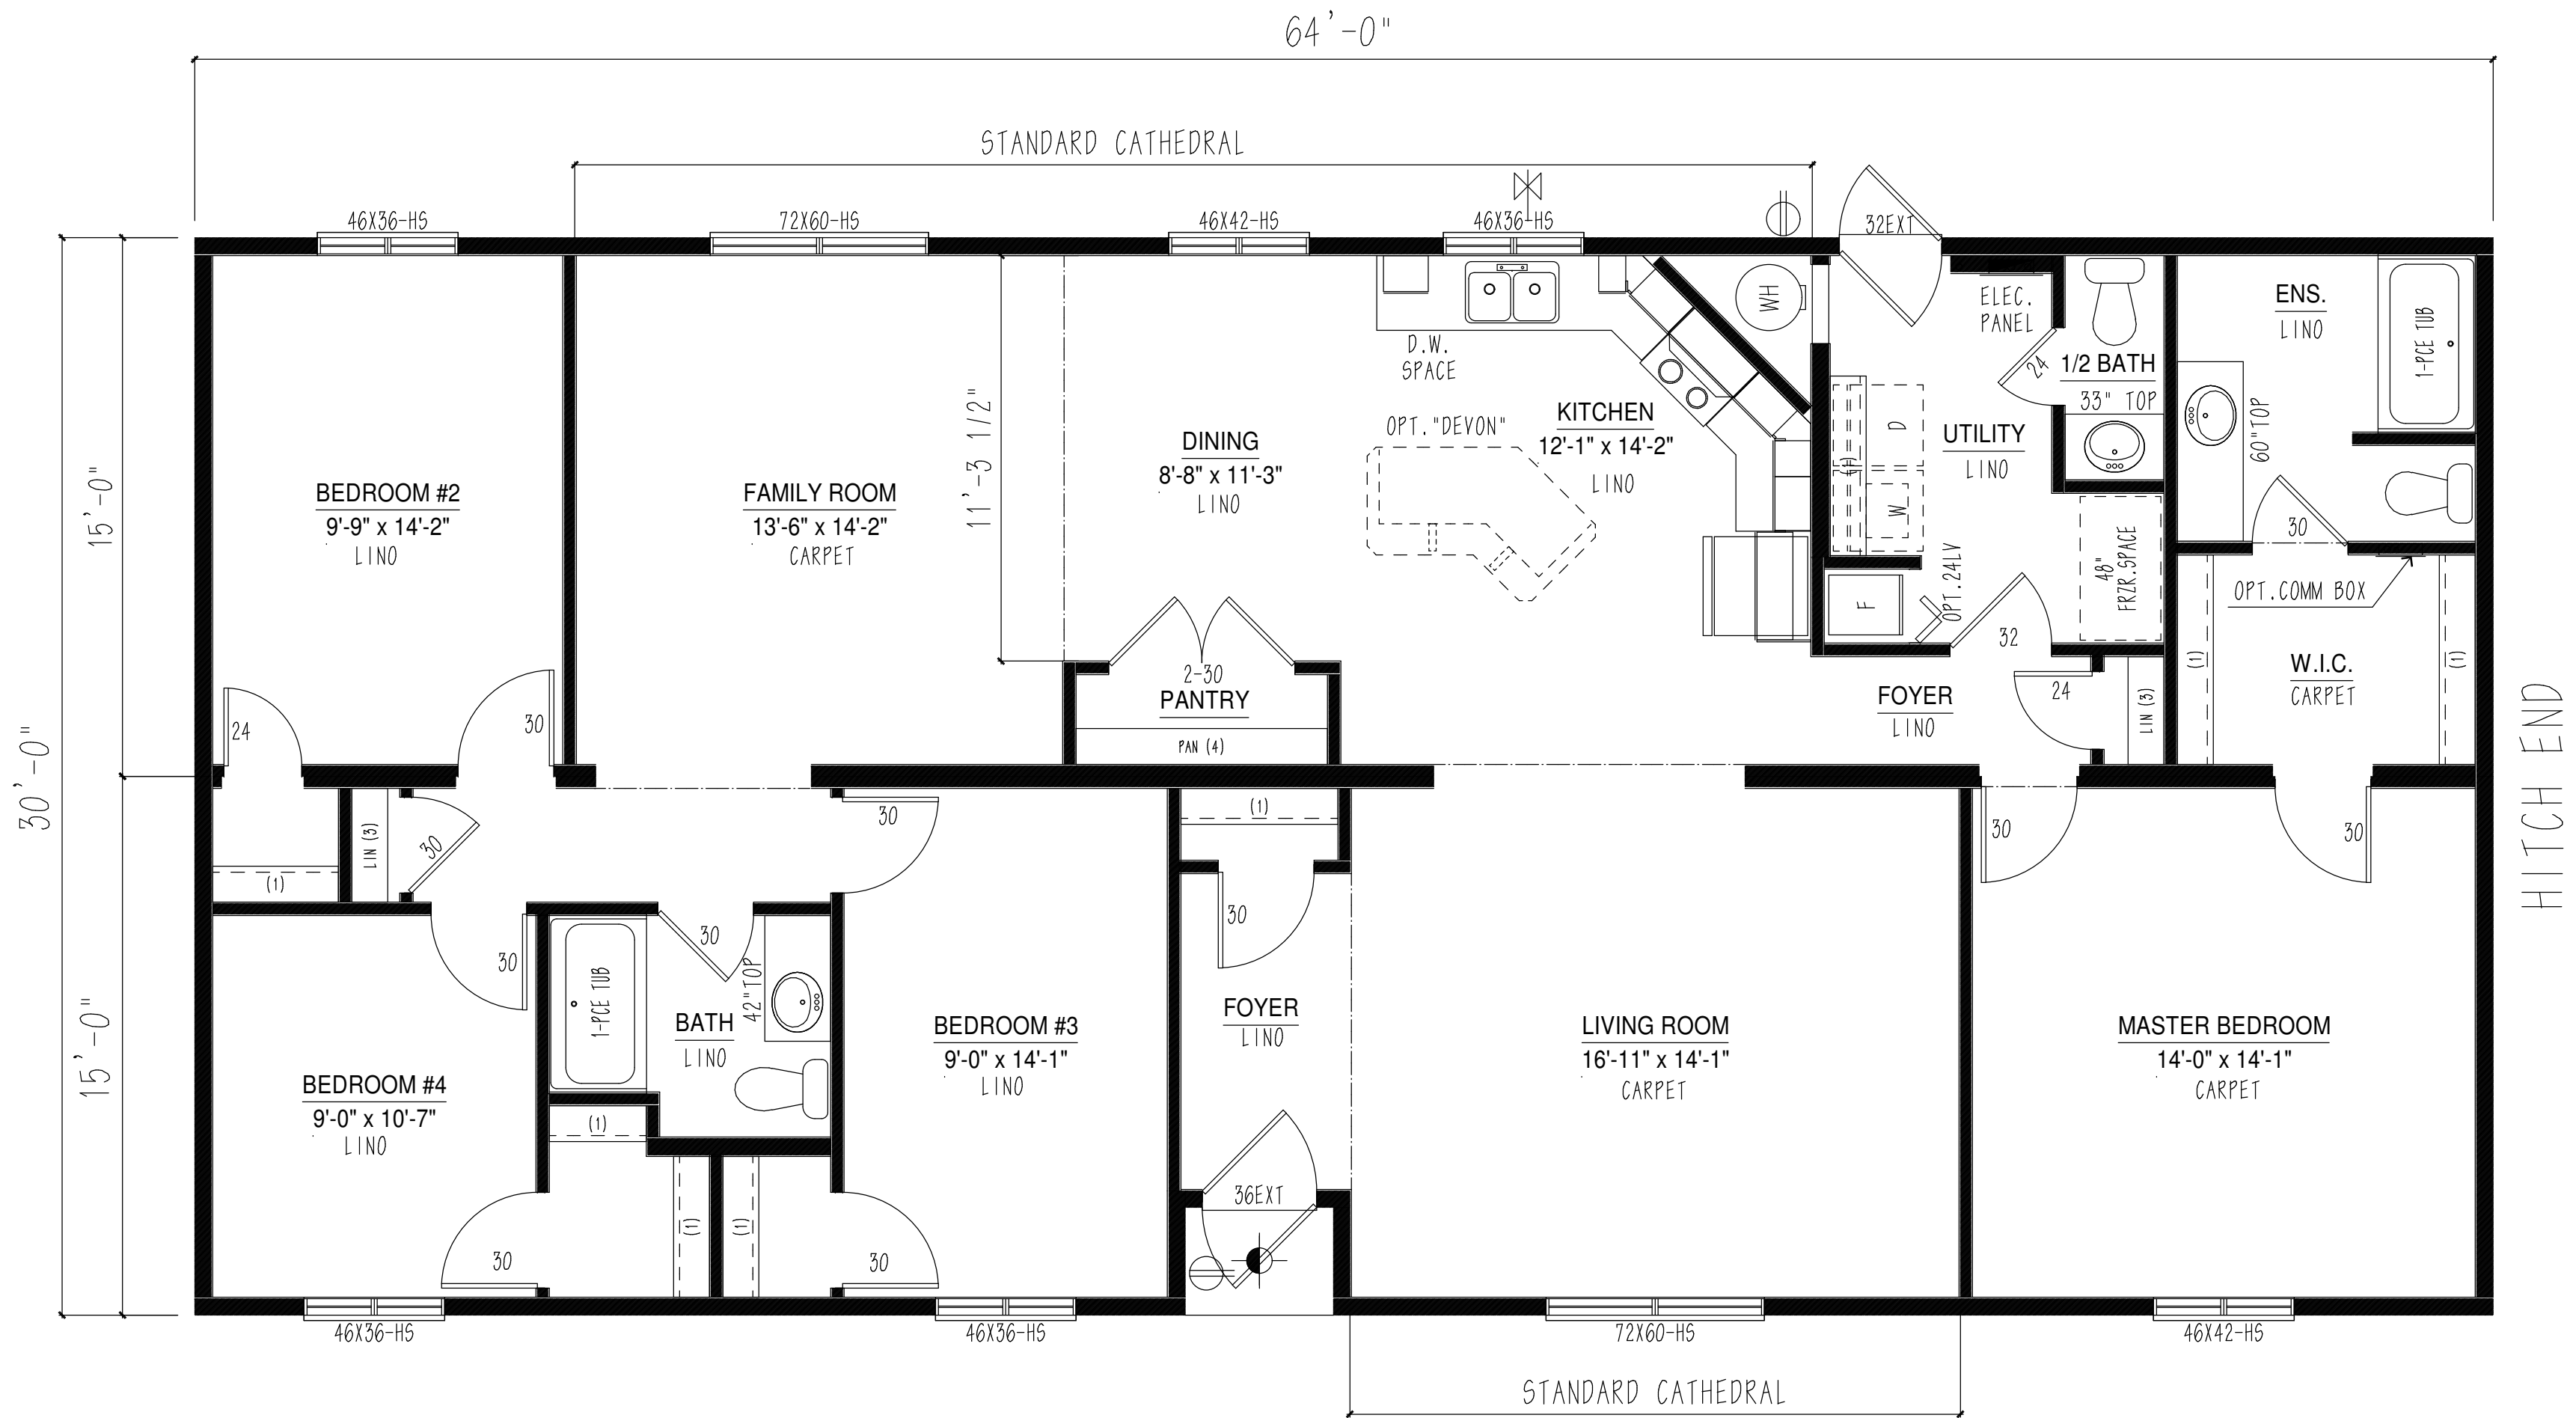

THIS DRAWING AND DESIGN IS COPYRIGHT PROTECTED AND SHALL NOT BE REPRODUCED IN WHOLE OR IN PART WITHOUT PRIOR WRITTEN AUTHORIZATION OF TRIPLE M HOUSING LTD.

IF A LINO TO LINO JOINT BETWEEN MODULES IS APPARENT, PLEASE NOTE LINO PATTERNS WILL NOT MATCH.
TRIPLE M WILL INSTALL ALL LINO AT FACTORY UNLESS OTHERWISE NOTED BY RETAILER AND/OR CUSTOMER ON THE ORDER FORM.

	EXTERIOR G.F.I.
	FROST FREE TAP
	TV/PHONE JACK

**TRIPLE M HOUSING LTD. HAS AN UNSURPASSED COMMITMENT TO PRODUCT QUALITY AND INNOVATION. IN ORDER TO MEET MARKET DEMANDS TRIPLE M RESERVES THE RIGHT TO MODIFY PLANS AND/OR SPECIFICATIONS AT ANY TIME WITHOUT NOTICE. DUE TO PROVINCIAL, STATE AND/OR OTHER DESIGN REQUIREMENTS SOME VARIANCE IN STANDARD FEATURES MAY OCCUR.
**SOME ITEMS SHOWN MAY BE OPTIONAL.