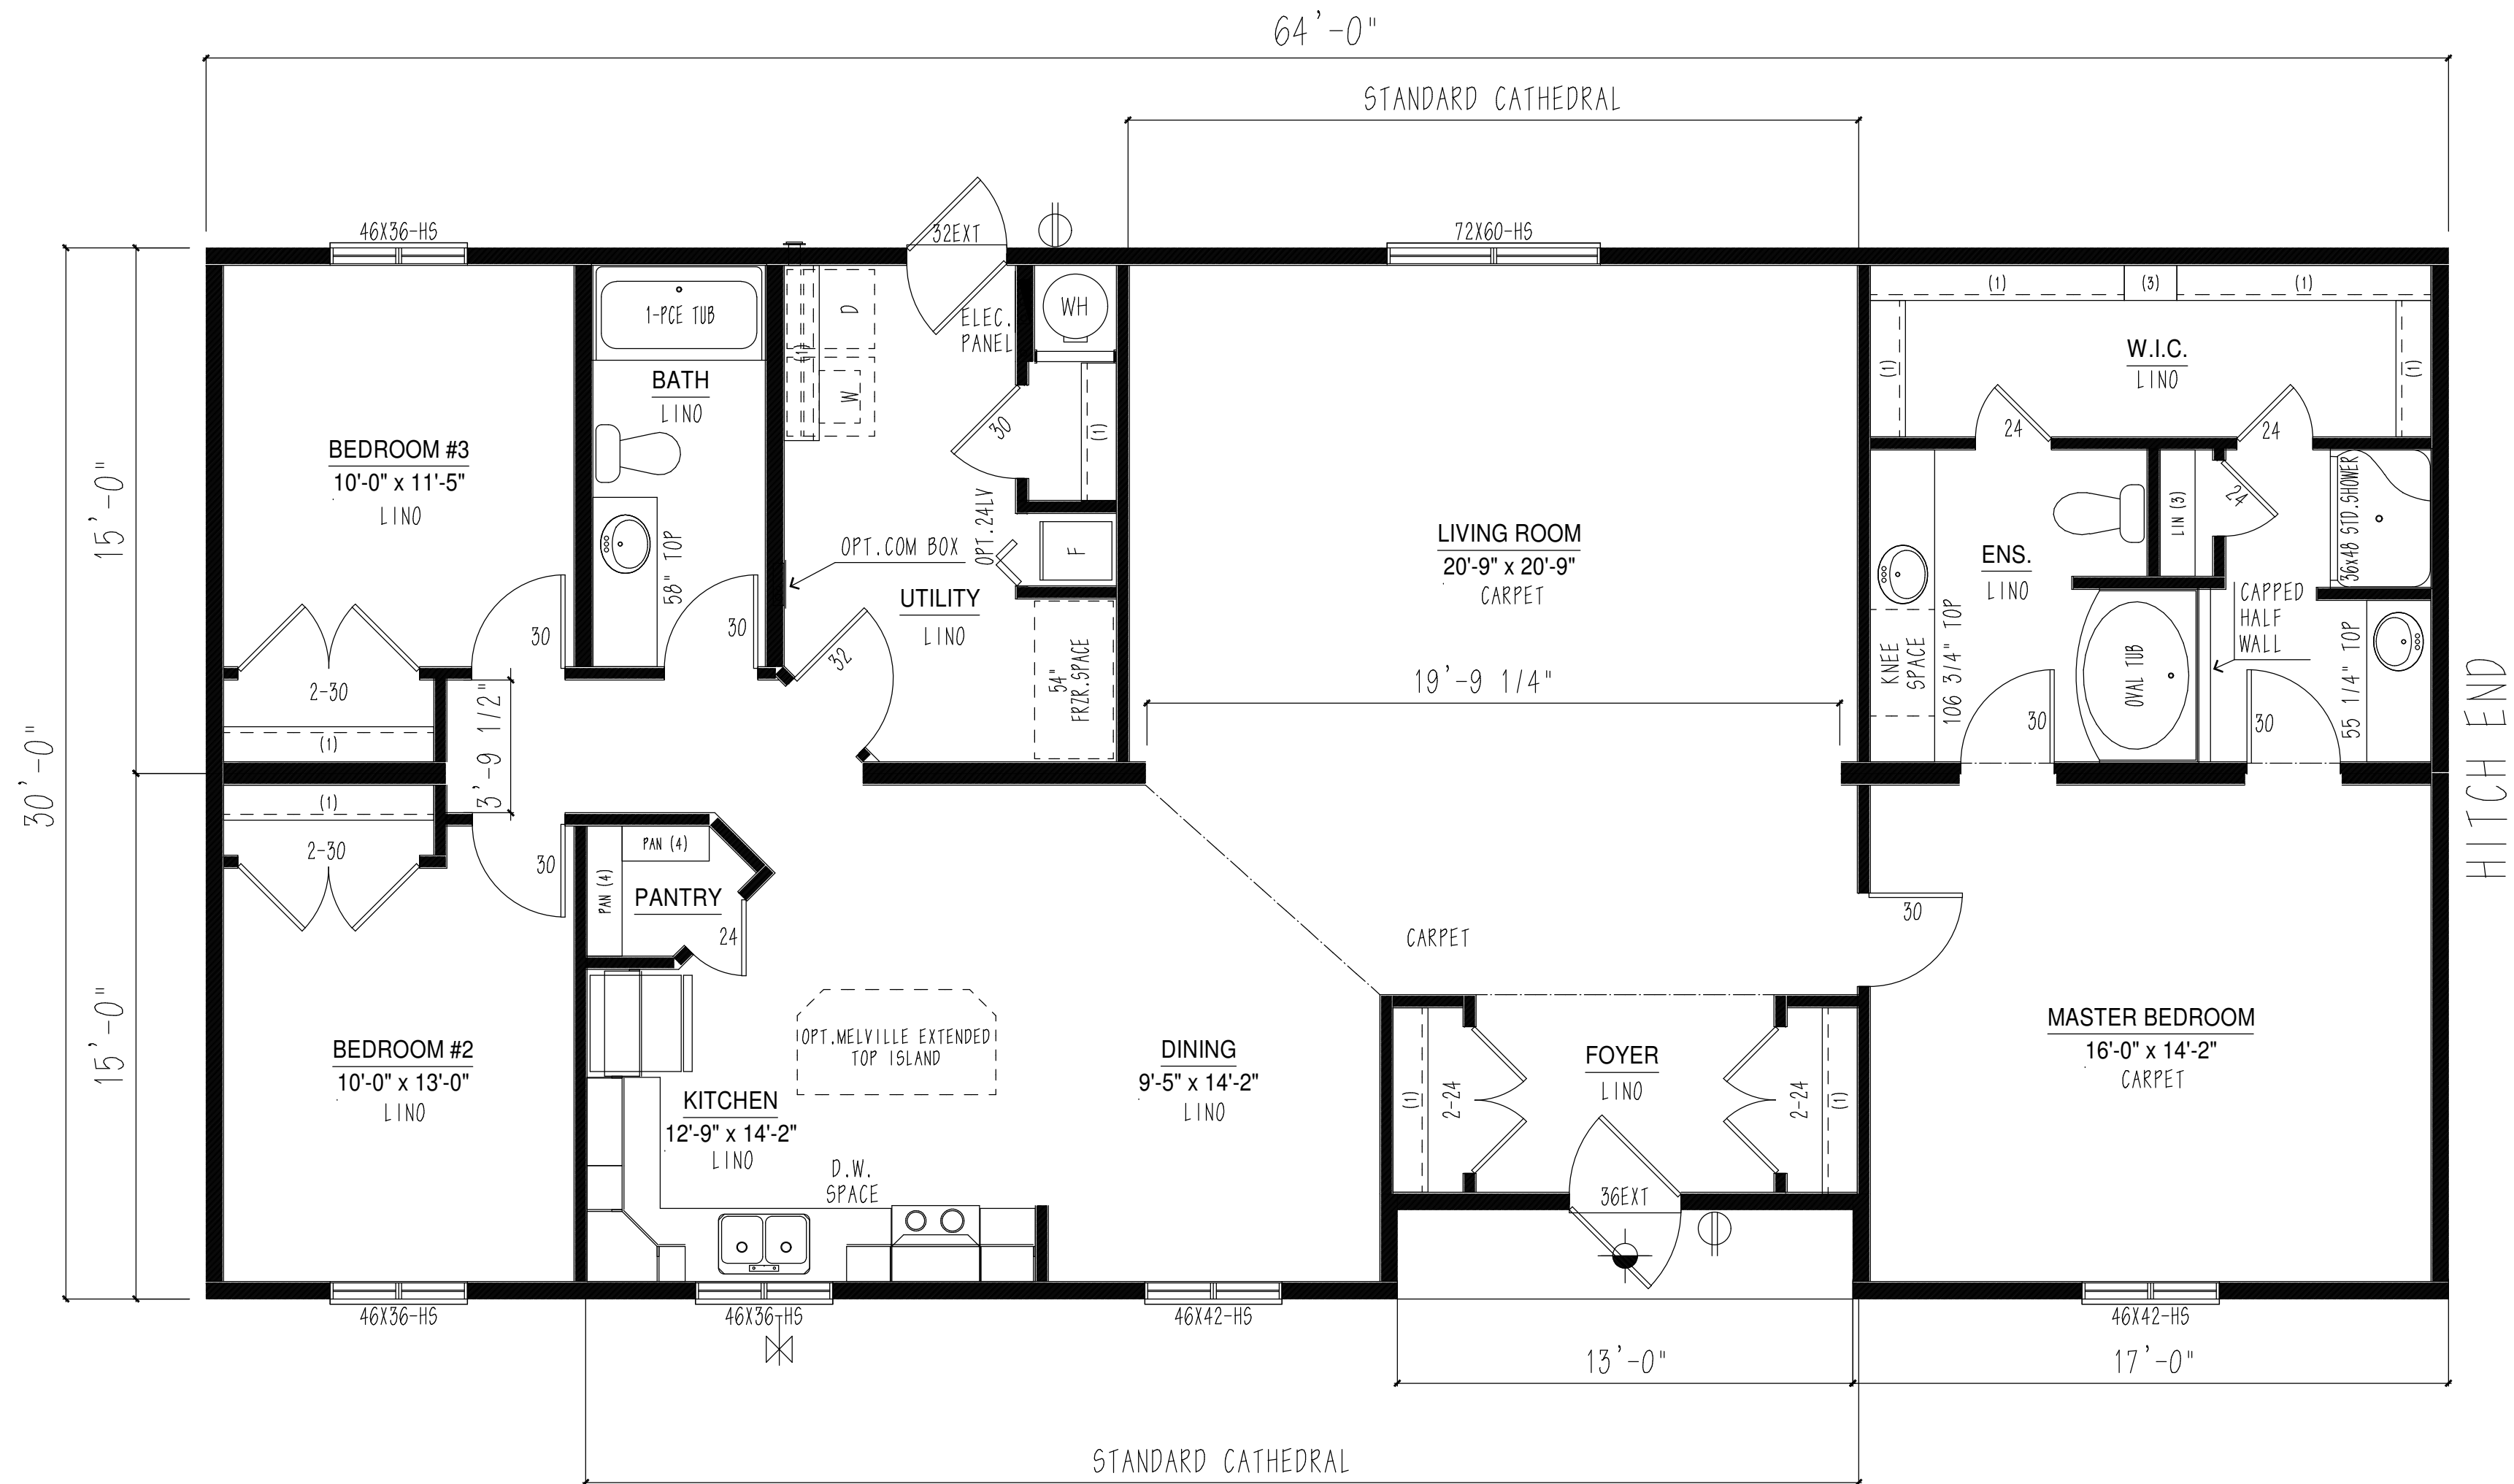

THIS DRAWING AND DESIGN IS COPYRIGHT PROTECTED AND SHALL NOT BE REPRODUCED IN WHOLE OR IN PART WITHOUT PRIOR WRITTEN AUTHORIZATION OF TRIPLE M HOUSING LTD.

IF A LINO TO LINO JOINT BETWEEN MODULES IS APPARENT, PLEASE NOTE LINO PATTERNS WILL NOT MATCH.
TRIPLE M WILL INSTALL ALL LINO AT FACTORY UNLESS OTHERWISE NOTED BY RETAILER AND/OR CUSTOMER ON THE ORDER FORM.

	EXTERIOR G.F.I.
	FROST FREE TAP
	TV/PHONE JACK

**TRIPLE M HOUSING LTD. HAS AN UNSURPASSED COMMITMENT TO PRODUCT QUALITY AND INNOVATION. IN ORDER TO MEET MARKET DEMANDS TRIPLE M RESERVES THE RIGHT TO MODIFY PLANS AND/OR SPECIFICATIONS AT ANY TIME WITHOUT NOTICE. DUE TO PROVINCIAL, STATE AND/OR OTHER DESIGN REQUIREMENTS SOME VARIANCE IN STANDARD FEATURES MAY OCCUR.
**SOME ITEMS SHOWN MAY BE OPTIONAL.

SCALE: N.T.S.