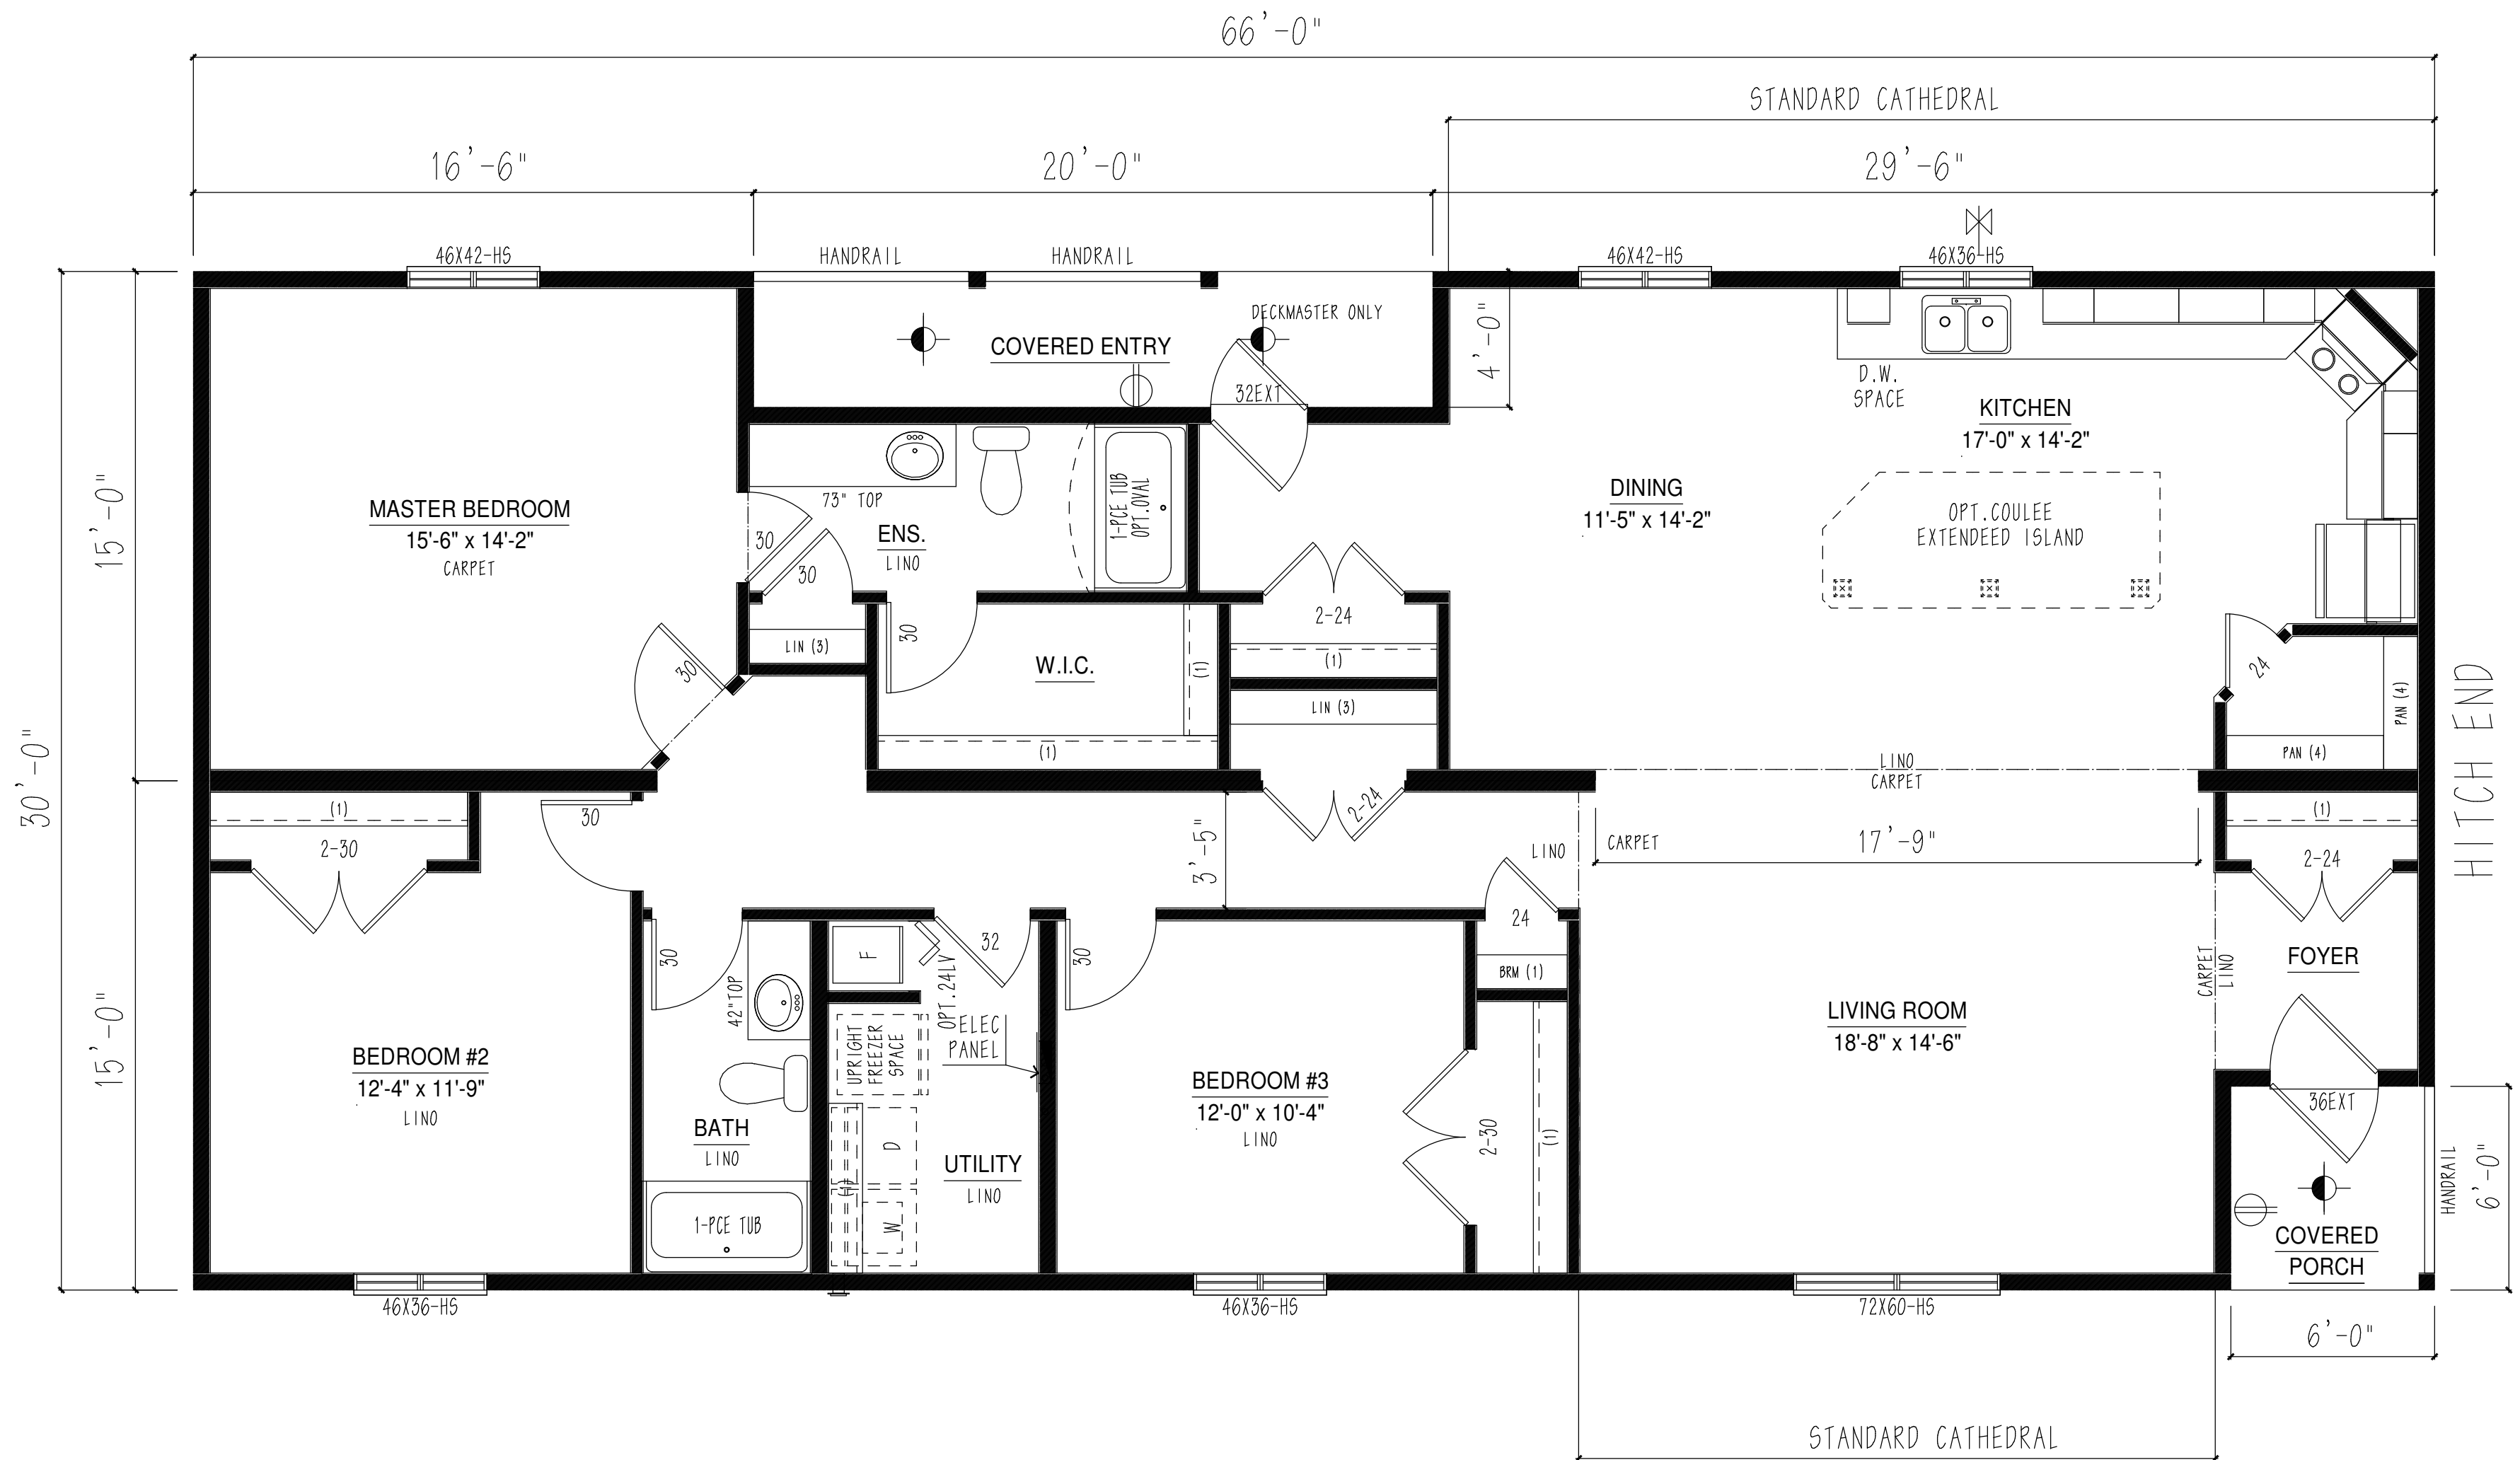

THIS DRAWING AND DESIGN IS COPYRIGHT PROTECTED AND SHALL NOT BE REPRODUCED IN WHOLE OR IN PART WITHOUT PRIOR WRITTEN AUTHORIZATION OF TRIPLE M HOUSING LTD.

IF A LINO TO LINO JOINT BETWEEN MODULES IS APPARENT, PLEASE NOTE LINO PATTERNS WILL NOT MATCH.
TRIPLE M WILL INSTALL ALL LINO AT FACTORY UNLESS OTHERWISE NOTED BY RETAILER AND/OR CUSTOMER ON THE ORDER FORM.

⊕	EXTERIOR G.F.I.
⊗	FROST FREE TAP
▷	TV/PHONE JACK

**TRIPLE M HOUSING LTD. HAS AN UNSURPASSED COMMITMENT TO PRODUCT QUALITY AND INNOVATION. IN ORDER TO MEET MARKET DEMANDS TRIPLE M RESERVES THE RIGHT TO MODIFY PLANS AND/OR SPECIFICATIONS AT ANY TIME WITHOUT NOTICE. DUE TO PROVINCIAL, STATE AND/OR OTHER DESIGN REQUIREMENTS SOME VARIANCE IN STANDARD FEATURES MAY OCCUR.
**SOME ITEMS SHOWN MAY BE OPTIONAL.